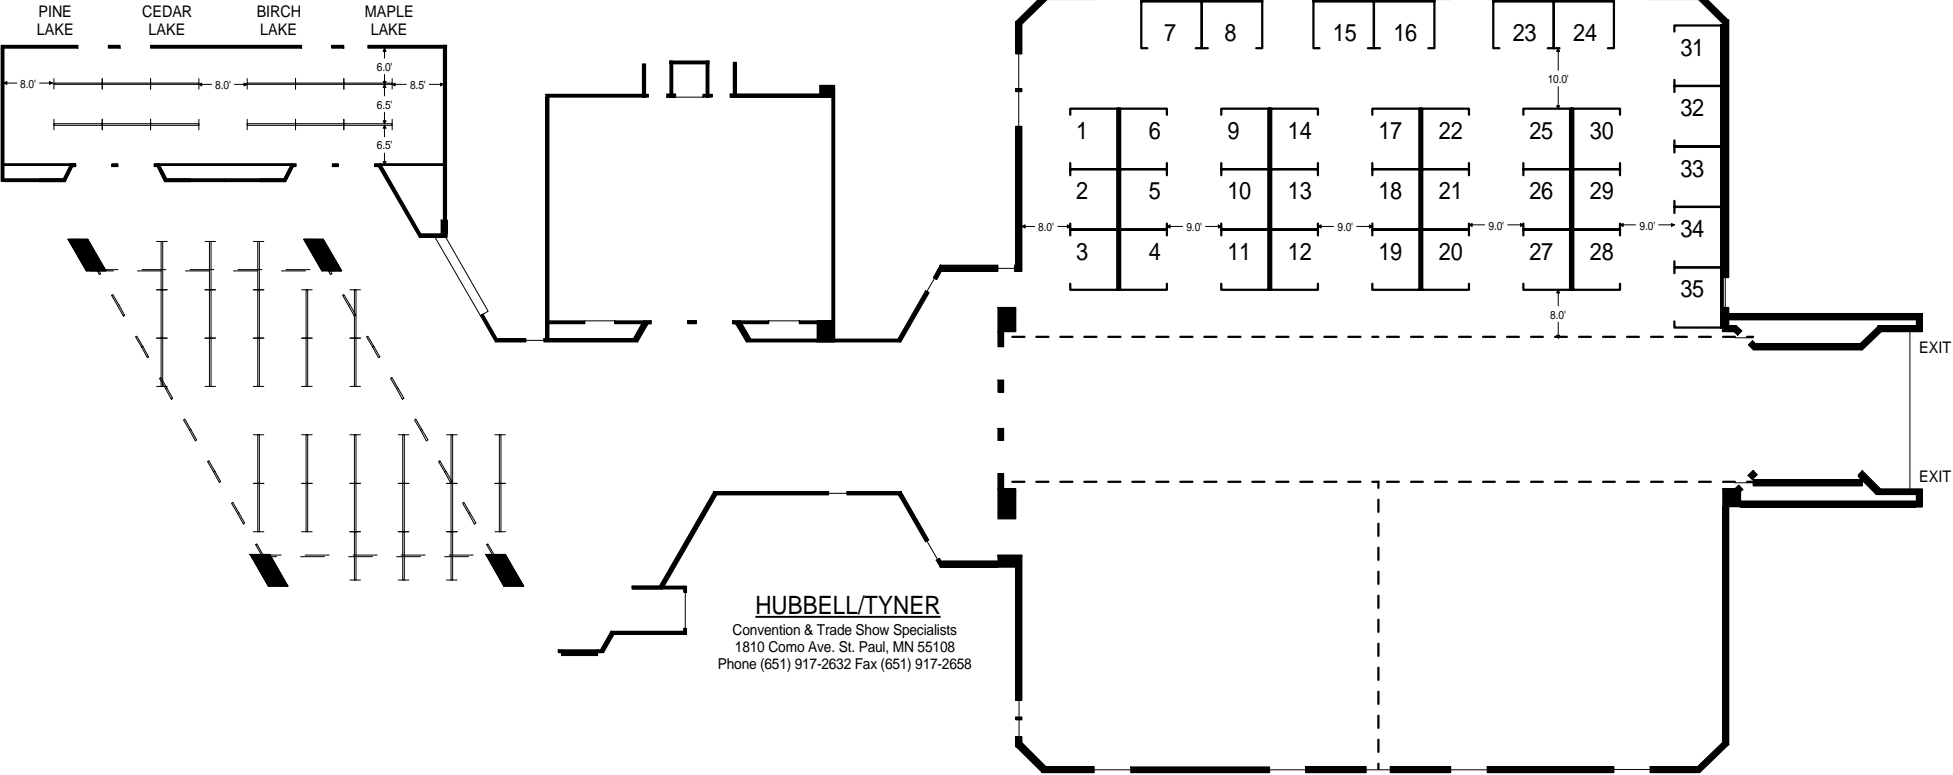

ALL BOOTHS ARE 8' DEEP X 10' WIDE
 35 BOOTHS
 40 TACKBOARDS

8TH INTERNATIONAL CONFERENCE ON PRECISION AGRICULTURE
 MARRIOT CITY CENTER MINNEAPOLIS, MN
 JULY 23-25, 2006